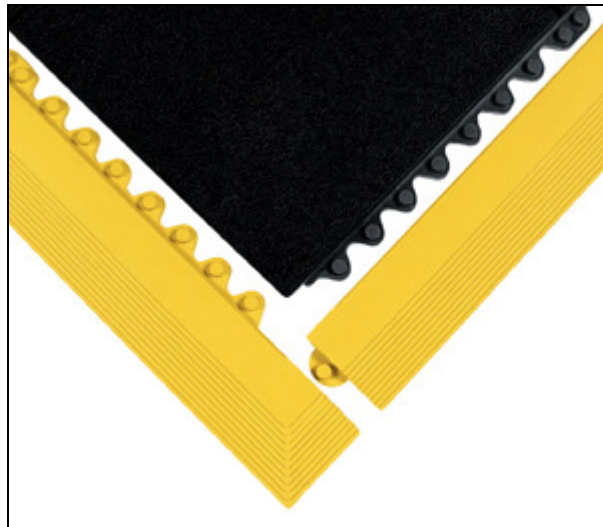

## 24/7 Solid Anti Fatigue Mat Tiles

24/7 Solid Anti Fatigue Mat Tiles are a comprehensive interlocking comfort floor mat system. The solid surface provides extra cushioning and support for employees who are on their feet for long periods, and makes clean-up easy. Available in General Purpose, Cutting-Fluid resistant and Nitrile formulations. Mats are highly customizable, and feature a hidden fastening system for ease of movement and reconfiguration. 5/8" thick for excellent cushioning properties.

**Grease Resistant (GP)** mats are grease and water resistant, and useful in all general purpose settings where anti-fatigue properties are desired.

**Cutting-Fluid Resistant (CFR)** floor mats resist mineral oil-based cutting, threading and machining fluids commonly used in manufacturing and repair.

**Nitrile Rubber (NBR)** mats are made from a nitrile rubber compound specifically formulated to resist petroleum-based fluids that make ordinary rubber mats to rot, swell and disintegrate.

**ToughGrit** traction surface available on CFR and NBR mats. Safety ramps available in black and safety yellow.