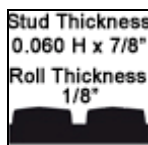

Coin Top Runners

Coin Top Runners are light weight, durable and offer excellent traction. The raised circular design is an aesthetically pleasing and time-tested anti-slip floor mat design. These mats can be permanently installed with vinyl compatible flooring adhesive.

These vinyl floor mats are ideally suited to heavy-traffic interior walk ways such as hall ways, corridors, access halls, between work stations and as work-flow traffic directors.

For uses requiring heavy wheeled carts, you may wish to permanently install the mats to keep them from migrating over time. Use a vinyl-compatible floor adhesive for permanent mat installations.

- Ultimate slip and wear resistance
- Vinyl compound has a very high tensile strength
- 100% vinyl construction is very durable
- 1/8" thick: Light weight and easy to clean under
- 3' and 4' wide, up to 50' long
- Mats available in Grey and Black
- 1 year warranty standard

Item No: FM.VRR