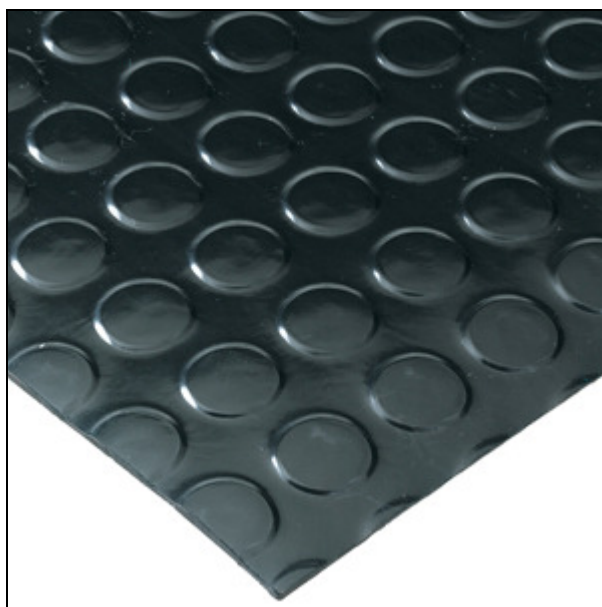

## Coin Top Runners

Coin Top Runners are light weight, durable and offer excellent traction. The raised circular design is an aesthetically pleasing and time-tested anti-slip floor mat design. These mats can be permanently installed with vinyl compatible flooring adhesive.

These vinyl floor mats are ideally suited to heavy-traffic interior walk ways such as hall ways, corridors, access halls, between work stations and as work-flow traffic directors.

For uses requiring heavy wheeled carts, you may wish to permanently install the mats to keep them from migrating over time. Use a vinyl-compatible floor adhesive for permanent mat installations.

- Ultimate slip and wear resistance
- Vinyl compound has a very high tensile strength
- 100% vinyl construction is very durable
- 1/8" thick: Light weight and easy to clean under
- 3' and 4' wide, up to 50' long
- Mats available in Grey and Black
- 1 year warranty standard

**Standard Colors**

Black

Gray