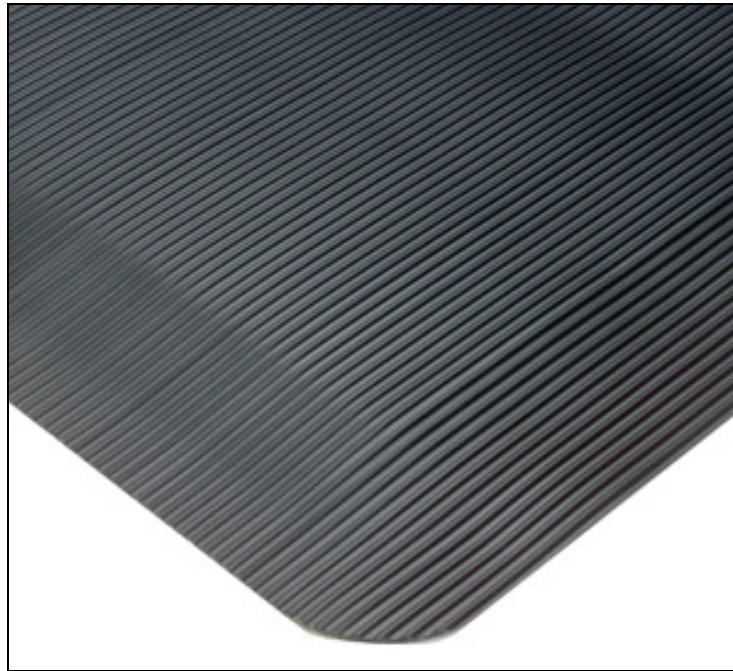

152 Rollins Avenue #102
Rockville, MD 20852
800-762-9010
240-780-3309 (fax)
<http://www.floormats.com>

ComfortPro Anti Fatigue Mats

ComfortPro Anti Fatigue Mats are anti-fatigue mats designed with heavy-duty use and ease of cleaning in mind. These ergonomic floor mats feature dual layer construction for durability; beveled edges to eliminate tripping hazards; and raised ridges for increased traction.

Mats come in two thicknesses, 1/2" and 7/8". Both versions have a dense vinyl top surface and vinyl foam anti-fatigue layer on the bottom.

Ideal for use in dry locations, these durable floor mats are available 2', 3' and 4' wide, up to 75' in length. Perfect for workstation mats, runner mats, control stations, manufacturing and assembly lines.

- Intended for heavy use applications
- Easy clean traction ridges
- Mat is resistant to common chemicals / solvents
- Two thicknesses, 1/2" and 7/8"
- Extremely resilient foam base layer

Item No: FM.FESCP