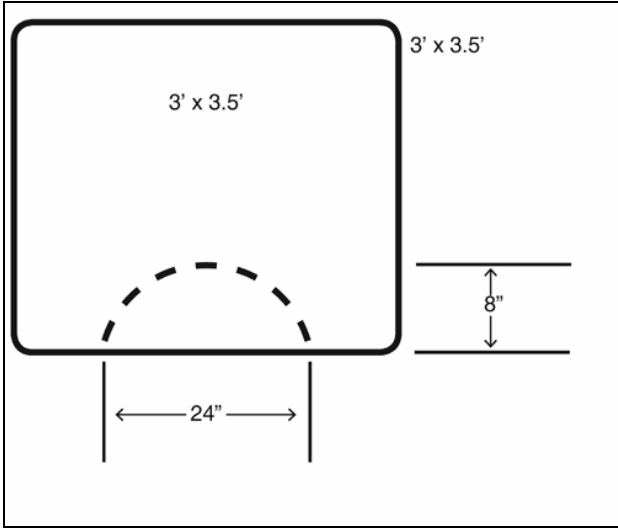

152 Rollins Avenue #102 Rockville, MD 20852 800-762-9010 240-780-3309 (fax)

<http://www.floormats.com>

Salon Mat Shapes and Sizes Chart

All cut-outs are shown for circular base salon chairs but are also available for square and star bases.