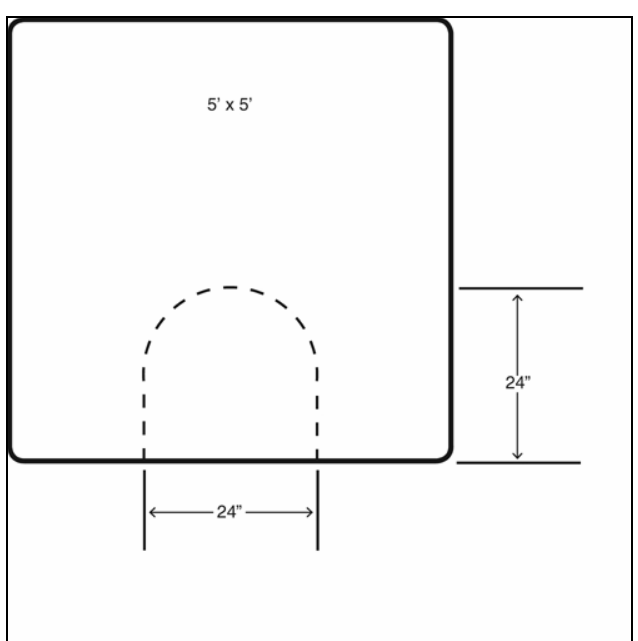

152 Rollins Avenue #102 Rockville, MD 20852 800-762-9010 240-780-3309 (fax)

<http://www.floormats.com>

Salon Mat Shapes and Sizes Chart

All cut-outs are shown for circular base salon chairs but are also available for square and star bases.