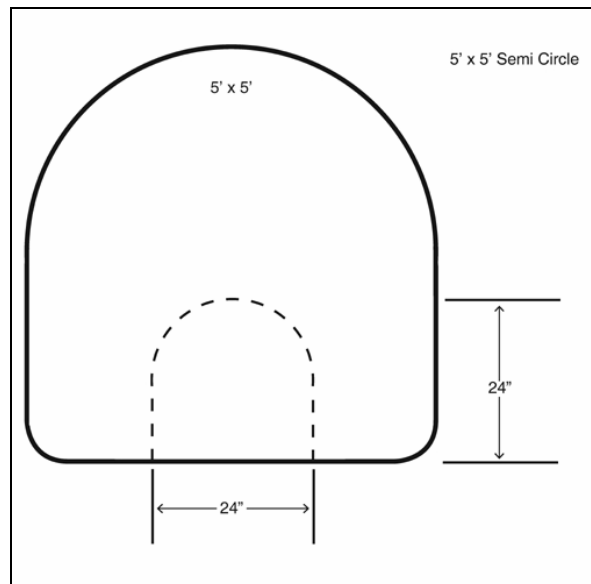

152 Rollins Avenue #102 Rockville, MD 20852 800-762-9010 240-780-3309 (fax)

<http://www.floormats.com>

Salon Mat Shapes and Sizes Chart

All cut-outs are shown for circular base salon chairs but are also available for square and star bases.