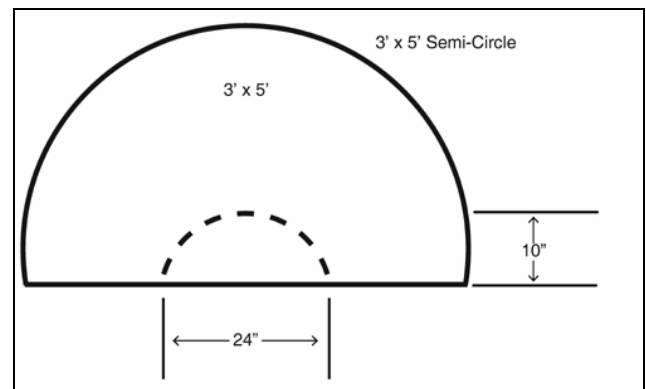

152 Rollins Avenue #102 Rockville, MD 20852 800-762-9010 240-780-3309 (fax)

<http://www.floormats.com>

Salon Mat Shapes and Sizes Chart

All cut-outs are shown for circular base salon chairs but are also available for square and star bases.