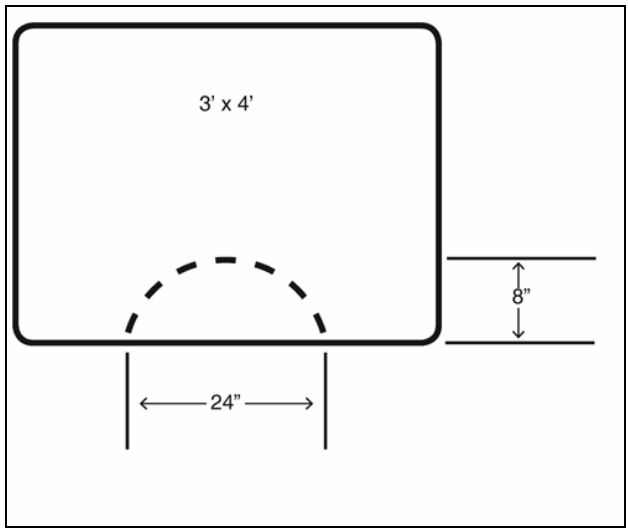

152 Rollins Avenue #102 Rockville, MD 20852 800-762-9010 240-780-3309 (fax)

<http://www.floormats.com>

Salon Mat Shapes and Sizes Chart

All cut-outs are shown for circular base salon chairs but are also available for square and star bases.