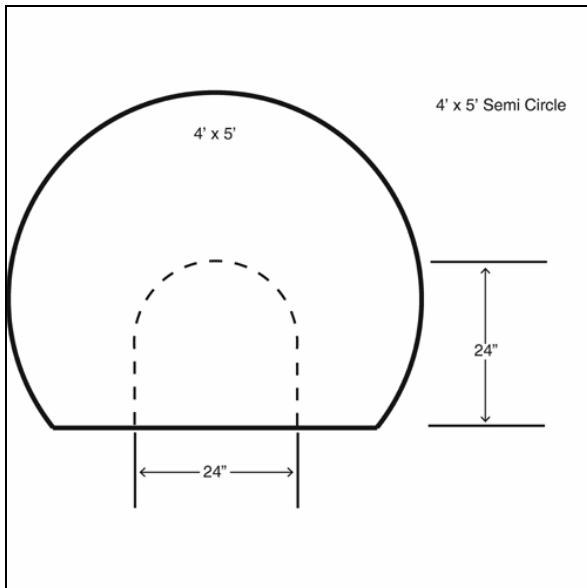

152 Rollins Avenue #102 Rockville, MD 20852 800-762-9010 240-780-3309 (fax)

<http://www.floormats.com>

Salon Mat Shapes and Sizes Chart

All cut-outs are shown for circular base salon chairs but are also available for square and star bases.