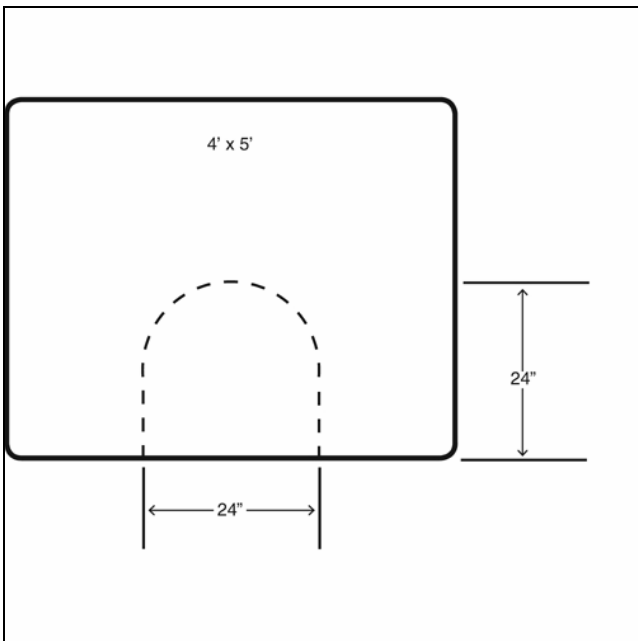

152 Rollins Avenue #102 Rockville, MD 20852 800-762-9010 240-780-3309 (fax)

<http://www.floormats.com>

Salon Mat Shapes and Sizes Chart

All cut-outs are shown for circular base salon chairs but are also available for square and star bases.