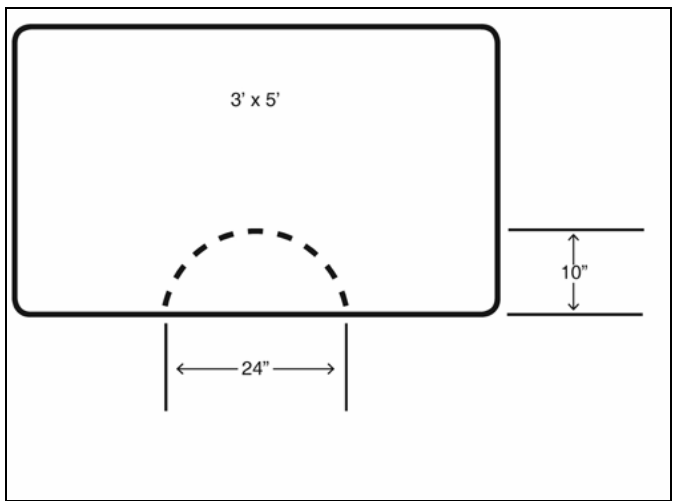

152 Rollins Avenue #102 Rockville, MD 20852 800-762-9010 240-780-3309 (fax)

<http://www.floormats.com>

Salon Mat Shapes and Sizes Chart

All cut-outs are shown for circular base salon chairs but are also available for square and star bases.