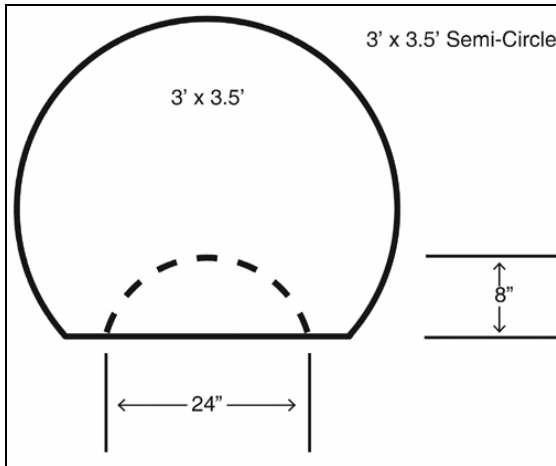

152 Rollins Avenue #102 Rockville, MD 20852 800-762-9010 240-780-3309 (fax)

<http://www.floormats.com>

Salon Mat Shapes and Sizes Chart

All cut-outs are shown for circular base salon chairs but are also available for square and star bases.