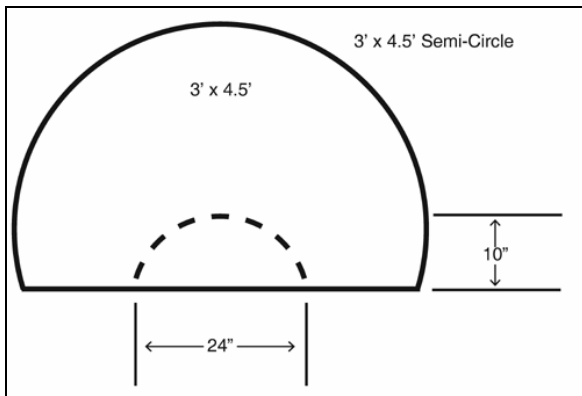

152 Rollins Avenue #102 Rockville, MD 20852 800-762-9010 240-780-3309 (fax)

<http://www.floormats.com>

Salon Mat Shapes and Sizes Chart

All cut-outs are shown for circular base salon chairs but are also available for square and star bases.