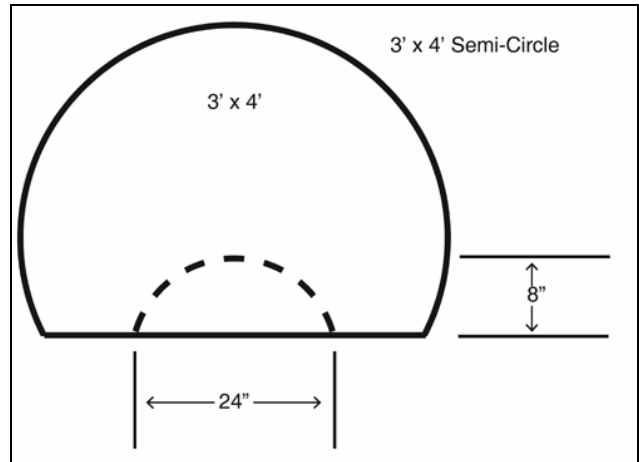

152 Rollins Avenue #102 Rockville, MD 20852 800-762-9010 240-780-3309 (fax)

<http://www.floormats.com>

Salon Mat Shapes and Sizes Chart

All cut-outs are shown for circular base salon chairs but are also available for square and star bases.