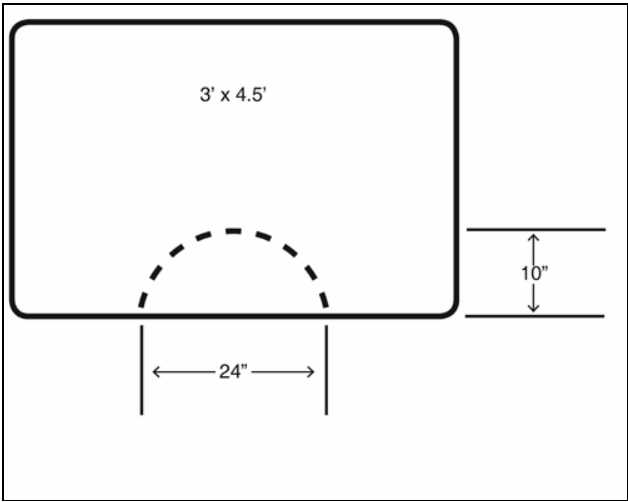

152 Rollins Avenue #102 Rockville, MD 20852 800-762-9010 240-780-3309 (fax)

<http://www.floormats.com>

Salon Mat Shapes and Sizes Chart

All cut-outs are shown for circular base salon chairs but are also available for square and star bases.