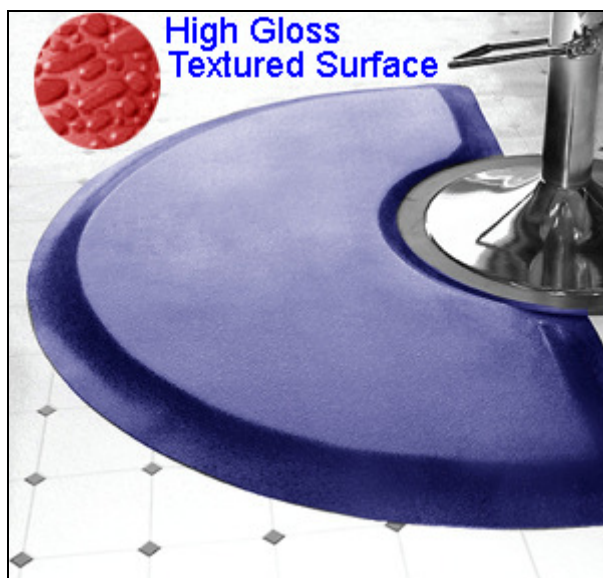

## Textured Design Salon Mats

Textured Design Salon Mats have a crocodile-like surface texture boast with a glossy, sleek finish in 7 designer colors. These beauty/barber mats reduce your fatigue when standing on hard floors throughout the day.

Textured salon mats boast a thick, vinyl surface, making these floor mats te highly resistant to both punctures and high heels.

The low static surface prevents hairs from sticking to this salon mat's surface.

These salon floor mats are available both 1/2" (standard) and 7/8" (premium) thick with beveled edges on all sides of the mat to prevent trips and falls.

NOTE: 2' x 3' mats (shampoo mats) are ONLY available in a rectangular shape without a cut-out.